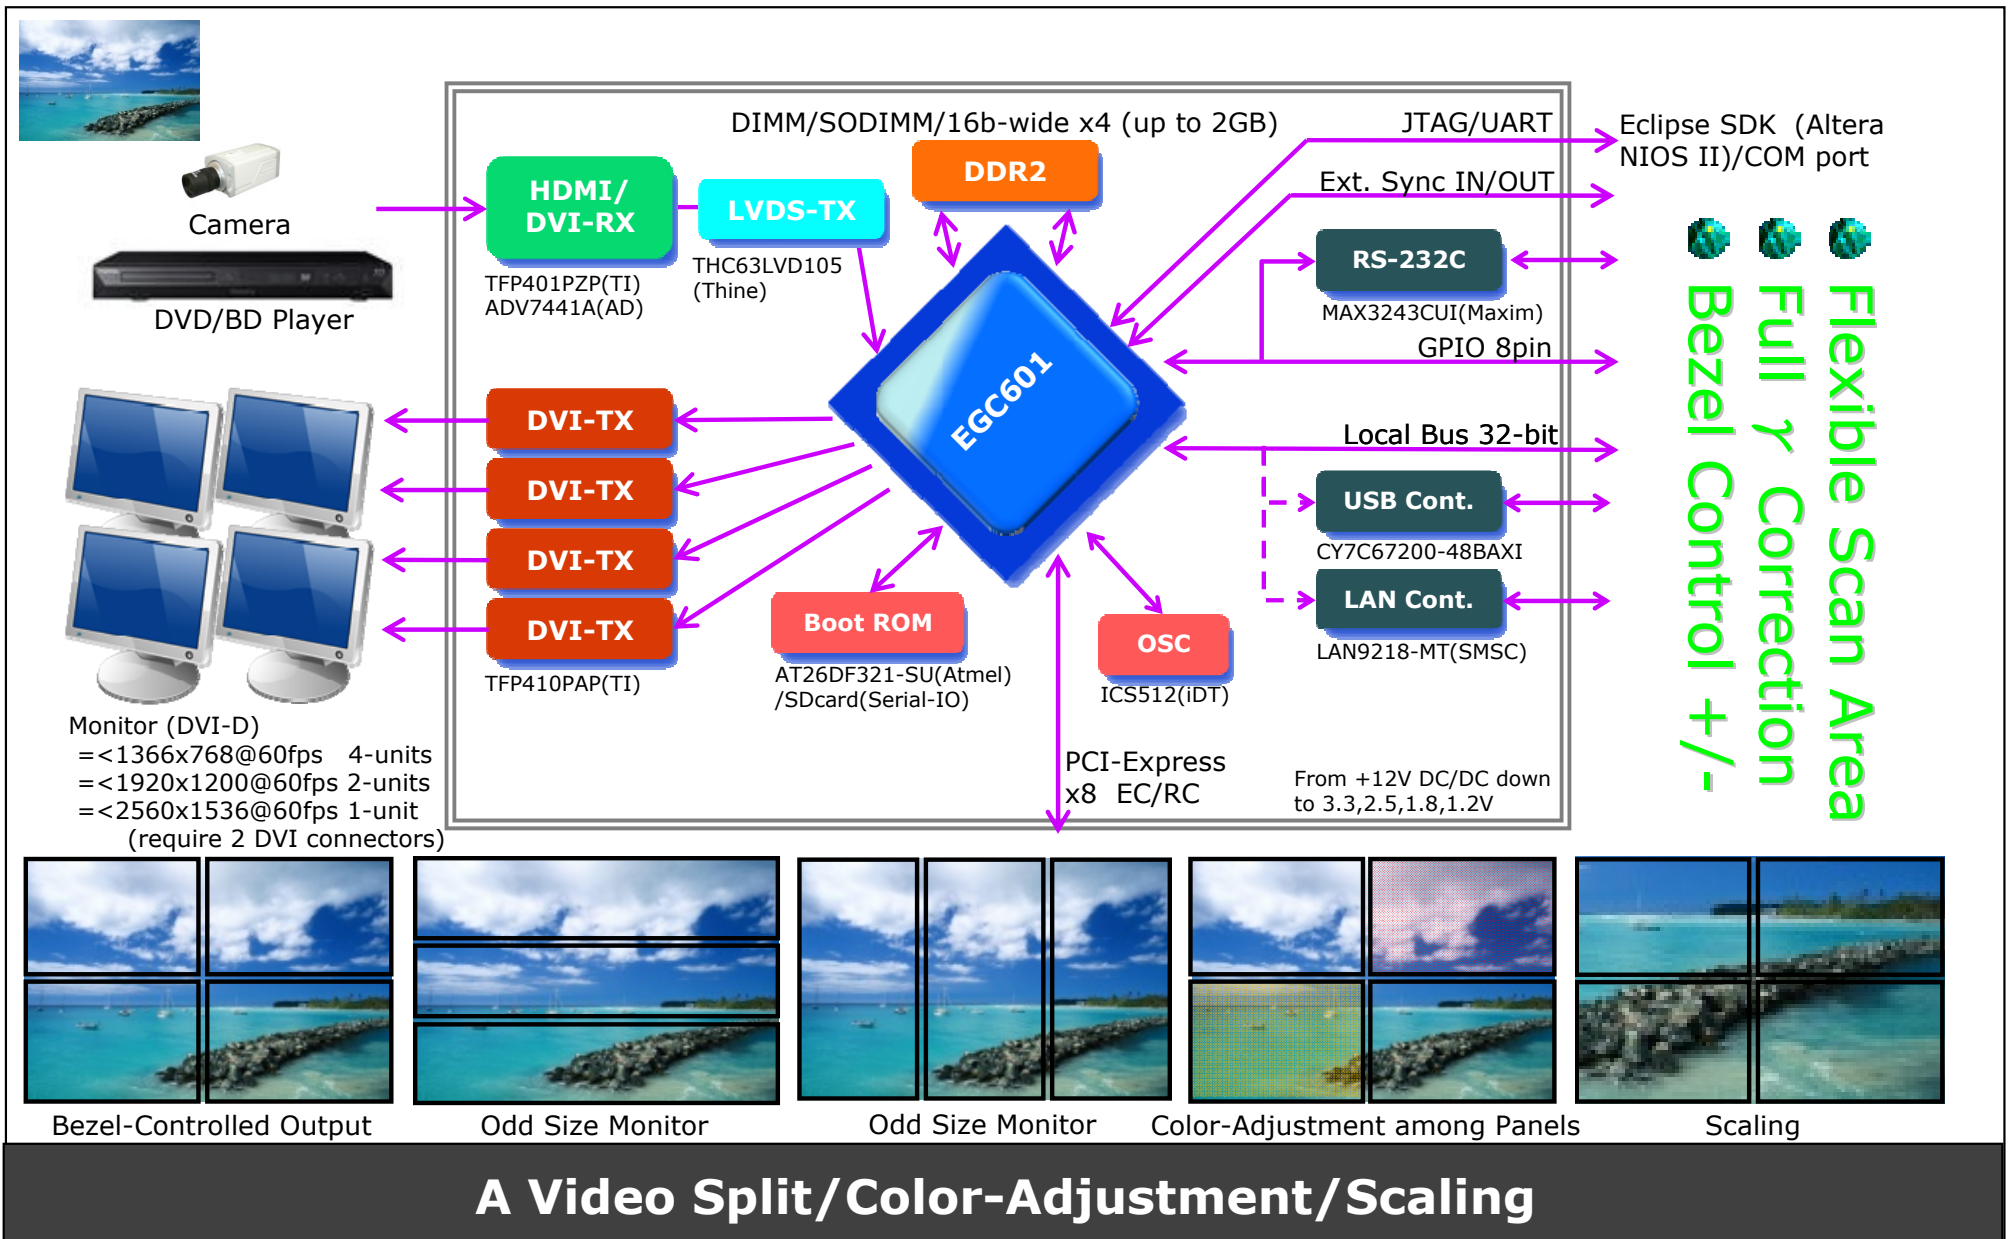

DVI Video Splitter Board

Bezel-Controlled Output

Odd Size Monitor

Odd Size Monitor

Color-Adjustment among Panels

Scaling

A Video Split/Color-Adjustment/Scaling