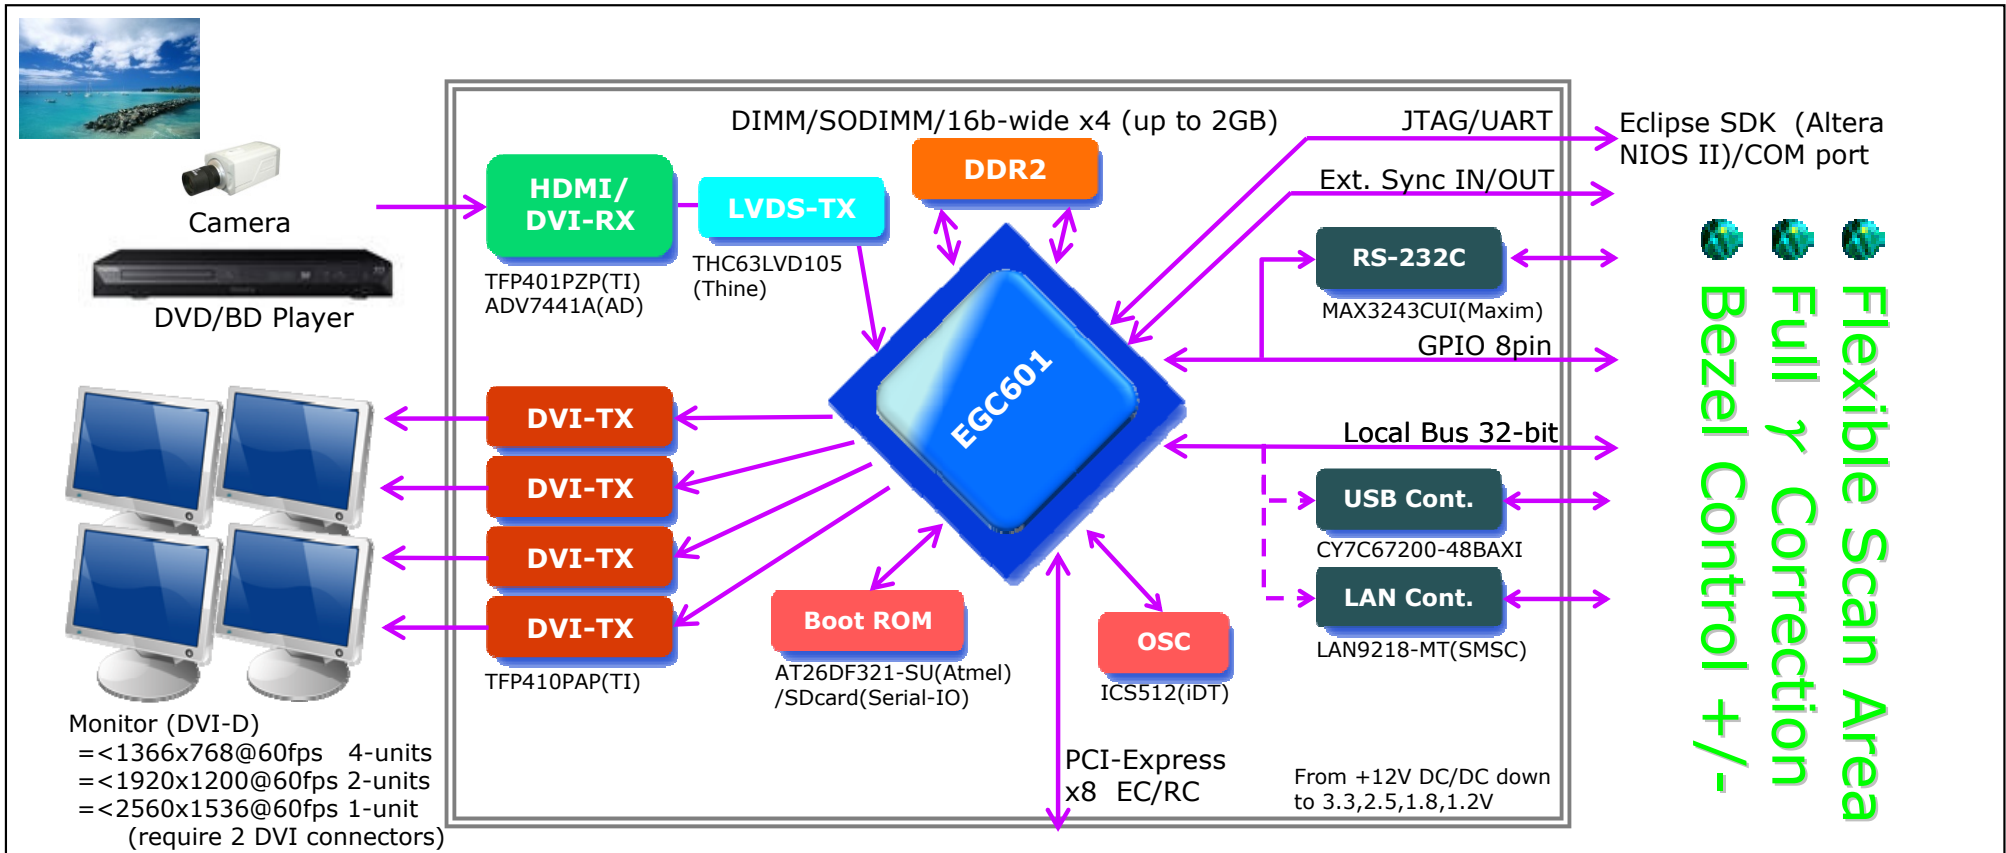

DVI Video Splitter Boardを作る

Flexible Scan Area
Full γ Correction
Bezel Control +/-

Bezel-Controlled Output

Odd Size Monitor

Odd Size Monitor

Color-Adjustment among Panels

Scaling

A Video Split/Color-Adjustment/Scaling